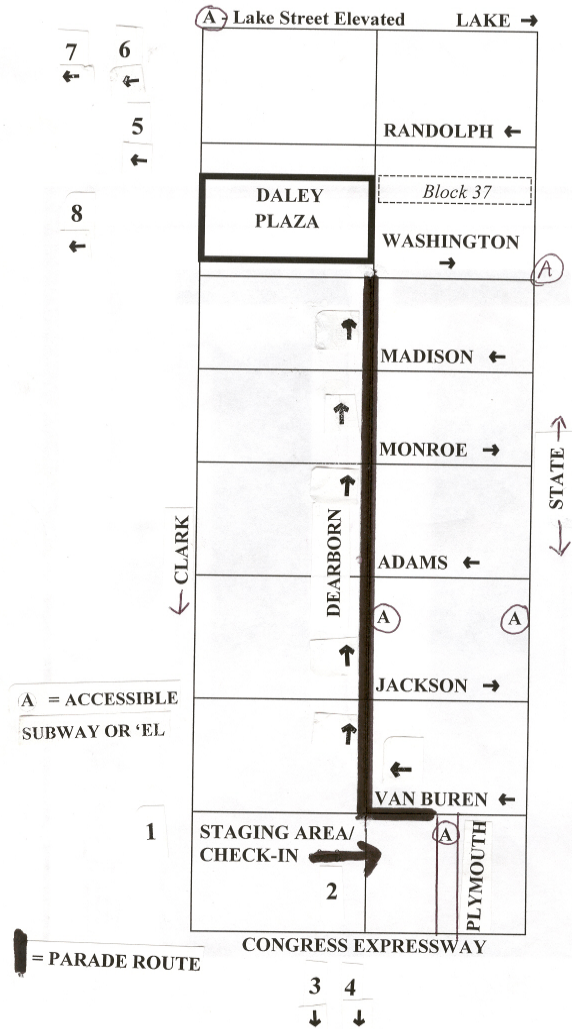

2010 Parade Route and Parking

1. 131 S. Dearborn
312-267-6867
Self Park – 24 hours
Cash or Credit

2. 318 S. Federal
312-986-5813
Self Park – 24 hours
Cash or Credit

3. 412 S. Dearborn
6:30 am – 8 pm
Attendant Parking
312-427-0992
Cash or Credit

4. 181 N. Dearborn
312-368-9090
Self Park – 24 hours
Cash or Credit

5. 181 N. Clark
312-750-0991
Self Park – 24 hours
Cash or Credit

Parking may change without notice